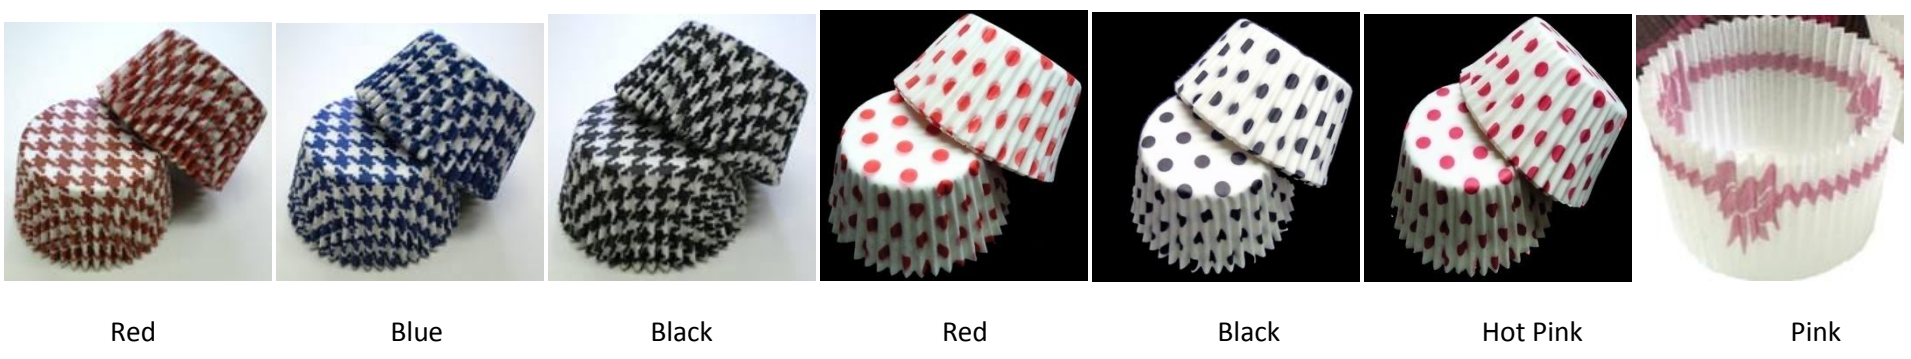

CUPCAKE INSPIRATIONS - ROBERTS CONFECTIONERY

POLKADOTS - Size 550 (Cupcake)

HIGH TEA METALLIC- Size 550 (Cupcake)

HIGH TEA WHITE- Size 550 (Cupcake)

HOUNDS TOOTH - Size 550 (Cupcake)

DOTTY AND RIBBON & BOW- Size 550 (Cupcake)

CHECK - Size 550 (Cupcake)

Green

Blue

Purple

Hot Pink

GINGHAM - SIZE 550 - COMING SOON

Colours Available - Red, Green, Blue, Purple, Hot Pink, Black, Orange,

CO-ORDINATING PLAINS - Paper Available in Size 550 (Cupcake)

Holly Truffle

Foil Small Truffles

Truffle Assorted Colours

Cake Stand - 3 Tier (Comes Flat Packed)
Holds 50 cupcakes or 80 mini cupcakes